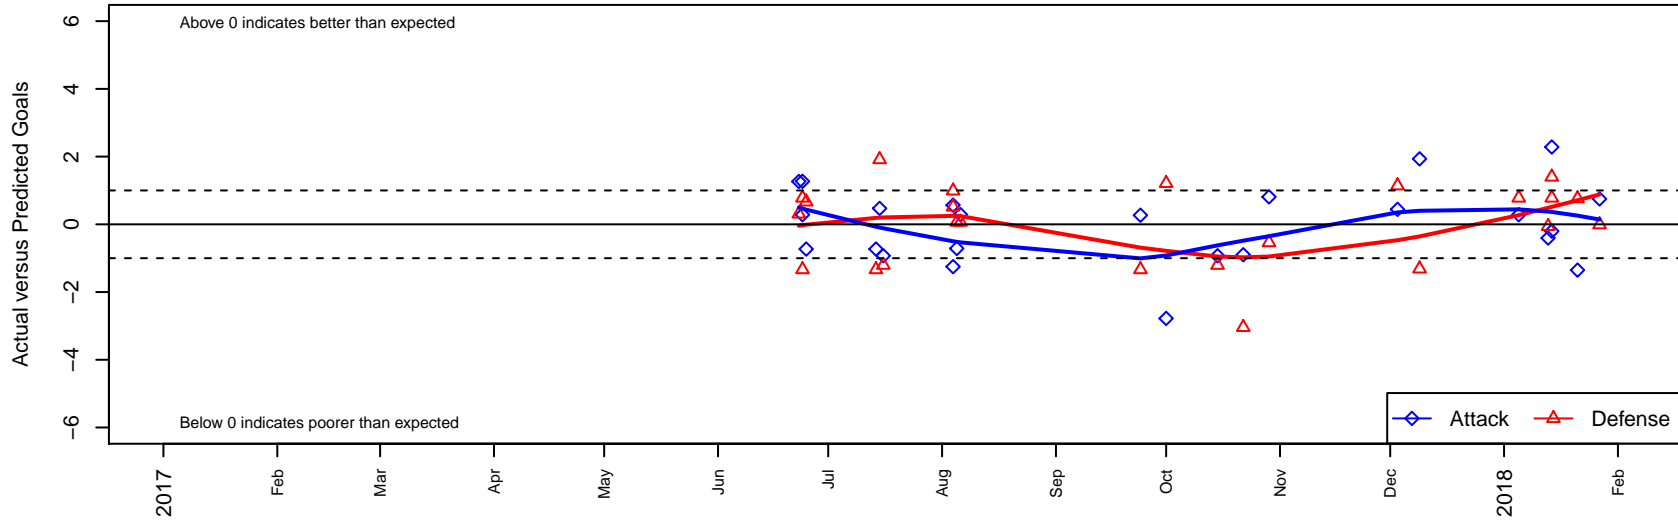

FWFC Blue G03

Federal Way FC
Federal Way, WA
G03 total strength=1635
attack=17 defense=19.22
fall league = RCL G03 Div 2

alt names used:
FWFC G03 8 Blue
FWFC G03 Blue
FWFC G03 BLUE
FWFC G03 Blue (A)
FWFC G03 BLUE (WA)
FWFC G03 Blue

FWFC Blue G03
Dots are actual minus expected GF (blue circles) and GA (red triangles).
Blue line is smoothed change in attack strength. Red is smoothed change in defense strength.

**attack and defense variance (black dot)
relative to other teams
and top 10 in region**