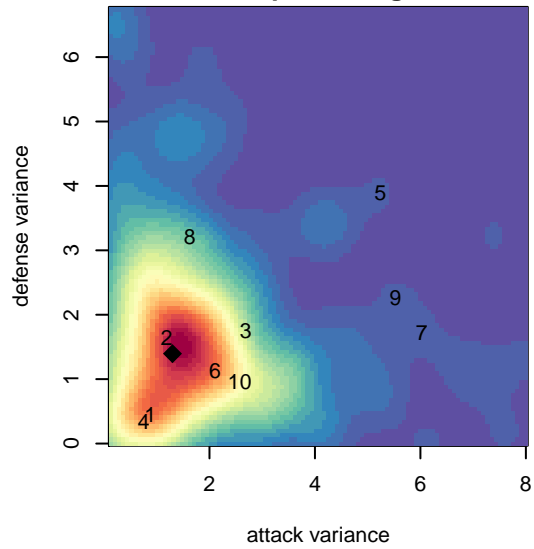

FWFC Blue G03

Federal Way FC
Federal Way, WA
G03 total strength=1635
attack=17 defense=19.22
fall league = RCL G03 Div 2

alt names used:
FWFC G03 8 Blue
FWFC G03 Blue
FWFC G03 BLUE
FWFC G03 Blue (A)
FWFC G03 BLUE (WA)
FWFC G03 Blue

FWFC Blue G03
Dots are actual minus expected GF (blue circles) and GA (red triangles).
Blue line is smoothed change in attack strength. Red is smoothed change in defense strength.

**attack and defense variance (black dot)
relative to other teams
and top 10 in region**