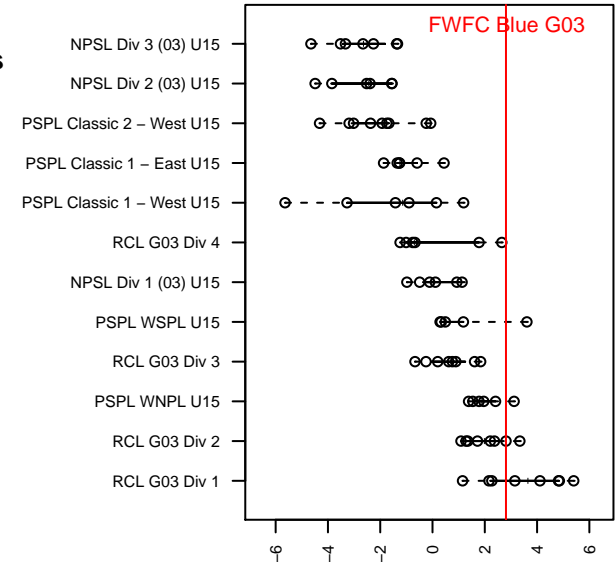

**attack and defense rating
relative to others at age
and all opponents in last 13 months**