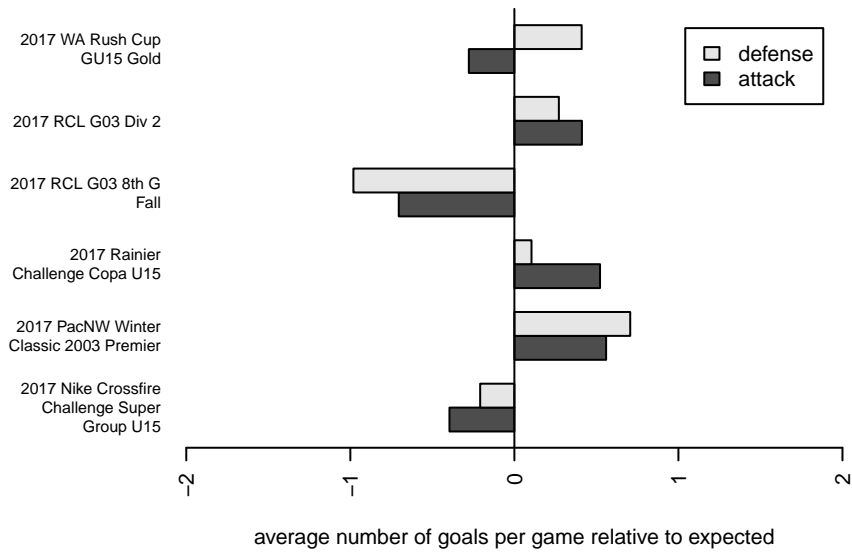

Performance relative to 13 month average