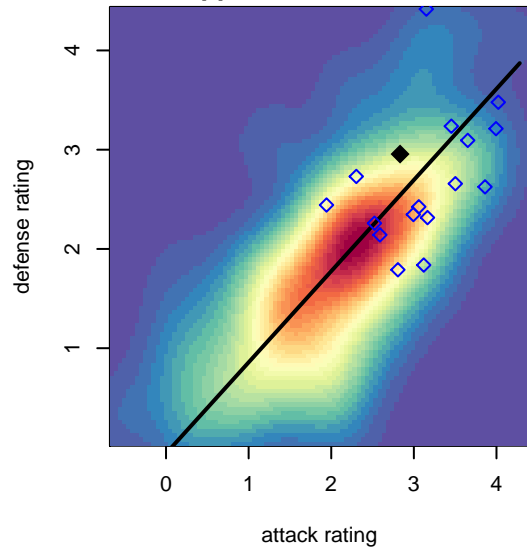

**attack and defense rating
relative to others at age
and all opponents in last 13 months**