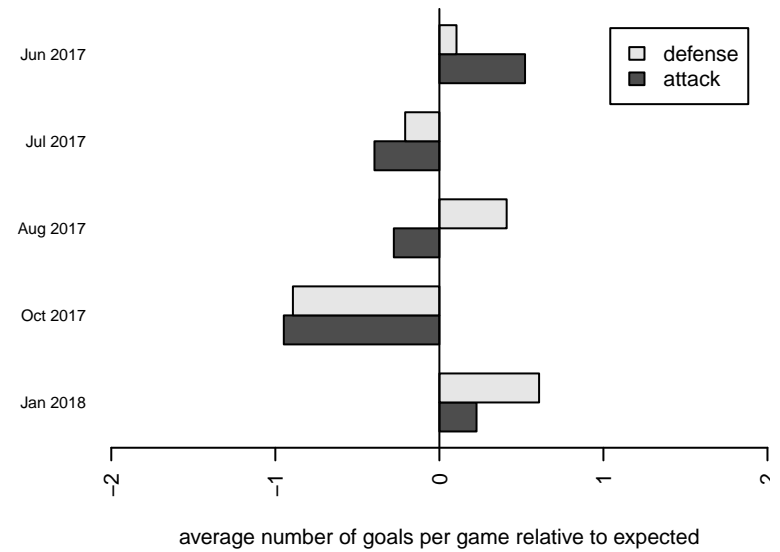

Performance relative to 13 month average